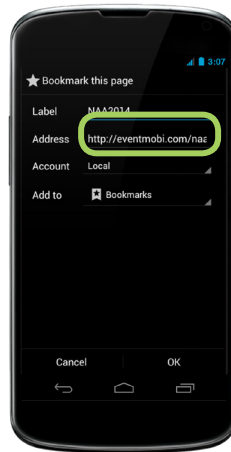

To Download to Your iPad / iPhone

Follow the instructions in the alert and click on the arrow icon.

Click Add to Home Screen.

Enter the text you want associated with the icon.

Click on the icon on your home screen to access the mobile event guide.

To Download to Your Android

In your Android browser, click the Menu button.

Click Save to bookmarks.

Enter the text you want associated with the event guide.

Click OK.

The guide has been added to your list. Click on it to access the guide!

To Download to Your BlackBerry

While in the Browser, press the menu button and select Add Bookmark.

The Add Bookmark window will appear.

Scroll down to the bottom of the window and press Add.

Press the menu button again, scroll down and press on Bookmarks.