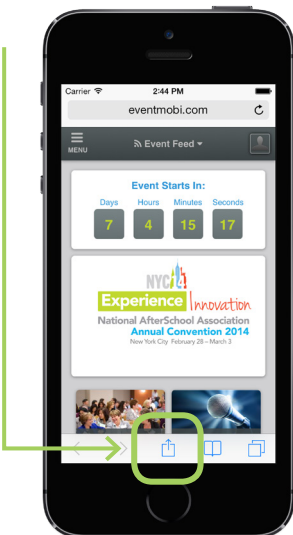

How to Access Your Mobile Event Guide

Go to <http://eventmobi.com/NAA2014> on your mobile browser to instantly access your mobile event guide! Your Internet browser loads the event app automatically and makes it instantly available for offline use. For easier access in the future make sure to simply add the bookmark to your phone's home screen.

The event app includes these features:

- **Event Agenda**
- **Speaker and Participant Information**
- **Interactive Personalized Agenda** (star the sessions you plan to attend!)
- **Real-time Polls and Surveys**
- **Other maps**
- **Meeting Information** including on-site registration, help requests and transportation information
- **Alerts & Updates For the Event**

Offline Access to Event Information

By default most EventMobi apps are automatically enabled for offline browsing after the initial download. If not, just follow the following instructions:

1. Access your event's URL (www.eventmobi.com/NAA2014) on your smartphone, iPad, or desktop.
2. Click on "Download App"
3. Save the app to your homescreen (for smartphones and iPads).
4. Turn your off your wifi or place your device on airplane-mode.

To Download to Your iPad / iPhone

Follow the instructions in the alert and click on the arrow icon.

Click Add to Home Screen.

Enter the text you want associated with the icon.

Click on the icon on your home screen to access the mobile event guide.