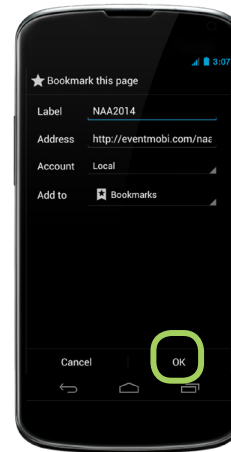

To Download to Your iPad / iPhone

Follow the instructions in the alert and click on the arrow icon.

Click Add to Home Screen.

Enter the text you want associated with the icon.

Click on the icon on your home screen to access the mobile event guide.

To Download to Your Android

In your Android browser, click the Menu button.

Click Save to bookmarks.

Enter the text you want associated with the event guide.

Click OK.

The guide has been added to your list. Click on it to access the guide!

To Download to Your BlackBerry

While in the Browser, press the menu button and select Add Bookmark.

The Add Bookmark window will appear.

Scroll down to the bottom of the window and press Add.

Press the menu button again, scroll down and press on Bookmarks.