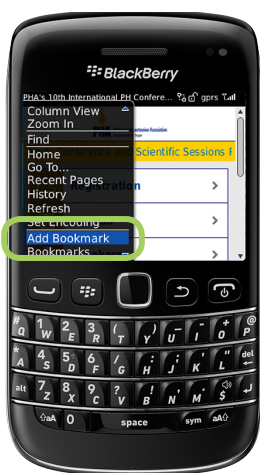

To Download to Your iPad / iPhone

Follow the instructions in the alert and click on the arrow icon.

Click Add to Home Screen.

Enter the text you want associated with the icon.

Click on the icon on your home screen to access the mobile event guide.

To Download to Your Android

In your Android browser, click the Menu button.

Click Save to bookmarks.

Enter the text you want associated with the event guide.

Click OK.

The guide has been added to your list. Click on it to access the guide!

To Download to Your BlackBerry

While in the Browser, press the menu button and select Add Bookmark.

The Add Bookmark window will appear.

Scroll down to the bottom of the window and press Add.

Press the menu button again, scroll down and press on Bookmarks.