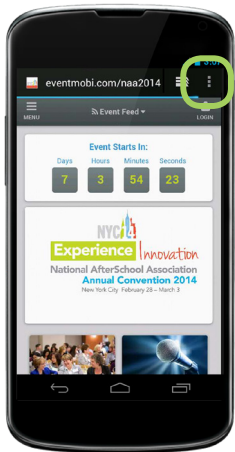

The event app includes these features:

- **Event Agenda**
- **Speaker and Participant Information**
- **Interactive Personalized Agenda** (star the sessions you plan to attend!)
- **Real-time Polls and Surveys**
- **Other maps**
- **Meeting Information** including on-site registration, help requests and transportation information
- **Alerts & Updates For the Event**

Offline Access to Event Information

By default most EventMobi apps are automatically enabled for offline browsing after the initial download. If not, just follow the following instructions:

1. Access your event's URL (www.eventmobi.com/NAA2014) on your smartphone, iPad, or desktop.
2. Click on "Download App"
3. Save the app to your homescreen (for smartphones and iPads).
4. Turn your off your wifi or place your device on airplane-mode.

To Download to Your iPad / iPhone

Follow the instructions in the alert and click on the arrow icon.

Click Add to Home Screen.

Enter the text you want associated with the icon.

Click on the icon on your home screen to access the mobile event guide.

To Download to Your Android

In your Android browser, click the Menu button.

Click Save to bookmarks.

Enter the text you want associated with the event guide.

Click OK.

The guide has been added to your list. Click on it to access the guide!