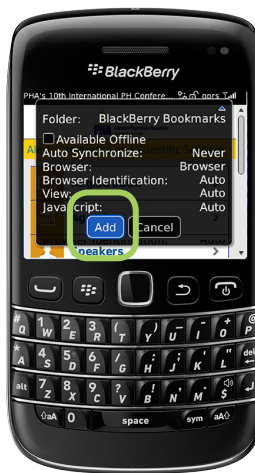

To Download to Your Android

In your Android browser, click the Menu button.

Click Save to bookmarks.

Enter the text you want associated with the event guide.

Click OK.

The guide has been added to your list. Click on it to access the guide!

To Download to Your BlackBerry

While in the Browser, press the menu button and select Add Bookmark.

The Add Bookmark window will appear.

Scroll down to the bottom of the window and press Add.

Press the menu button again, scroll down and press on Bookmarks.

The guide has been added to your list. Click on it to access the guide!