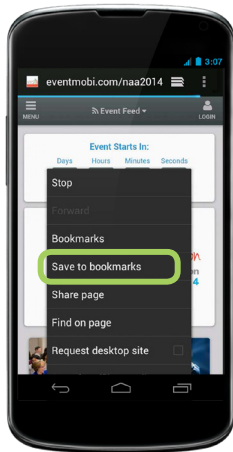

Offline Access to Event Information

By default most EventMobi apps are automatically enabled for offline browsing after the initial download. If not, just follow the following instructions:

1. Access your event's URL (www.eventmobi.com/NAA2014) on your smartphone, iPad, or desktop.
2. Click on "Download App"
3. Save the app to your homescreen (for smartphones and iPads).
4. Turn your off your wifi or place your device on airplane-mode.

To Download to Your iPad / iPhone

Follow the instructions in the alert and click on the arrow icon.

Click Add to Home Screen.

Enter the text you want associated with the icon.

Click on the icon on your home screen to access the mobile event guide.

To Download to Your Android

In your Android browser, click the Menu button.

Click Save to bookmarks.

Enter the text you want associated with the event guide.

Click OK.

The guide has been added to your list. Click on it to access the guide!