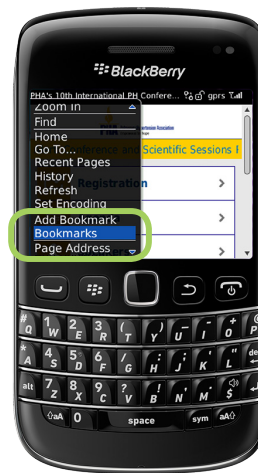

To Download to Your Android

In your Android browser, click the Menu button.

Click Save to bookmarks.

Enter the text you want associated with the event guide.

Click OK.

The guide has been added to your list. Click on it to access the guide!

To Download to Your BlackBerry

While in the Browser, press the menu button and select Add Bookmark.

The Add Bookmark window will appear.

Scroll down to the bottom of the window and press Add.

Press the menu button again, scroll down and press on Bookmarks.

The guide has been added to your list. Click on it to access the guide!